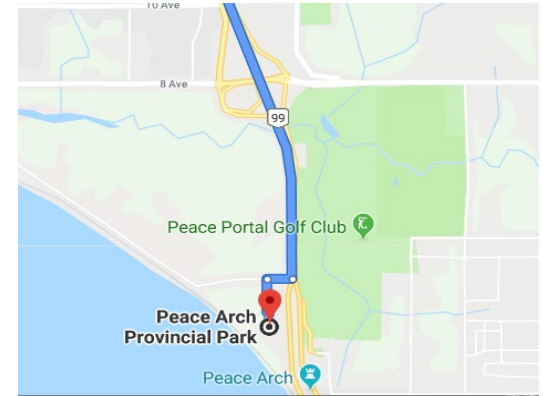

Surrey SDA Church
Presents
Annual Church Picnic

Sunday | July 21, 2019
10:00 AM – until...

FAMILY | FOOD | FUN

Peach Arch Provincial Park
Arch Border, BC-99, Surrey, BC

Directions – From Surrey SDA Church

- Take 84 Ave to KGB/BC-99A S
- Follow KGB and BC-99 S to Beach Road
- Turn Right onto Beach Road (just before Duty Free Shop)
- Turn left onto Peach Arch Pl
- Turn left
- Turn right
- Turn left (destination will be on your right)